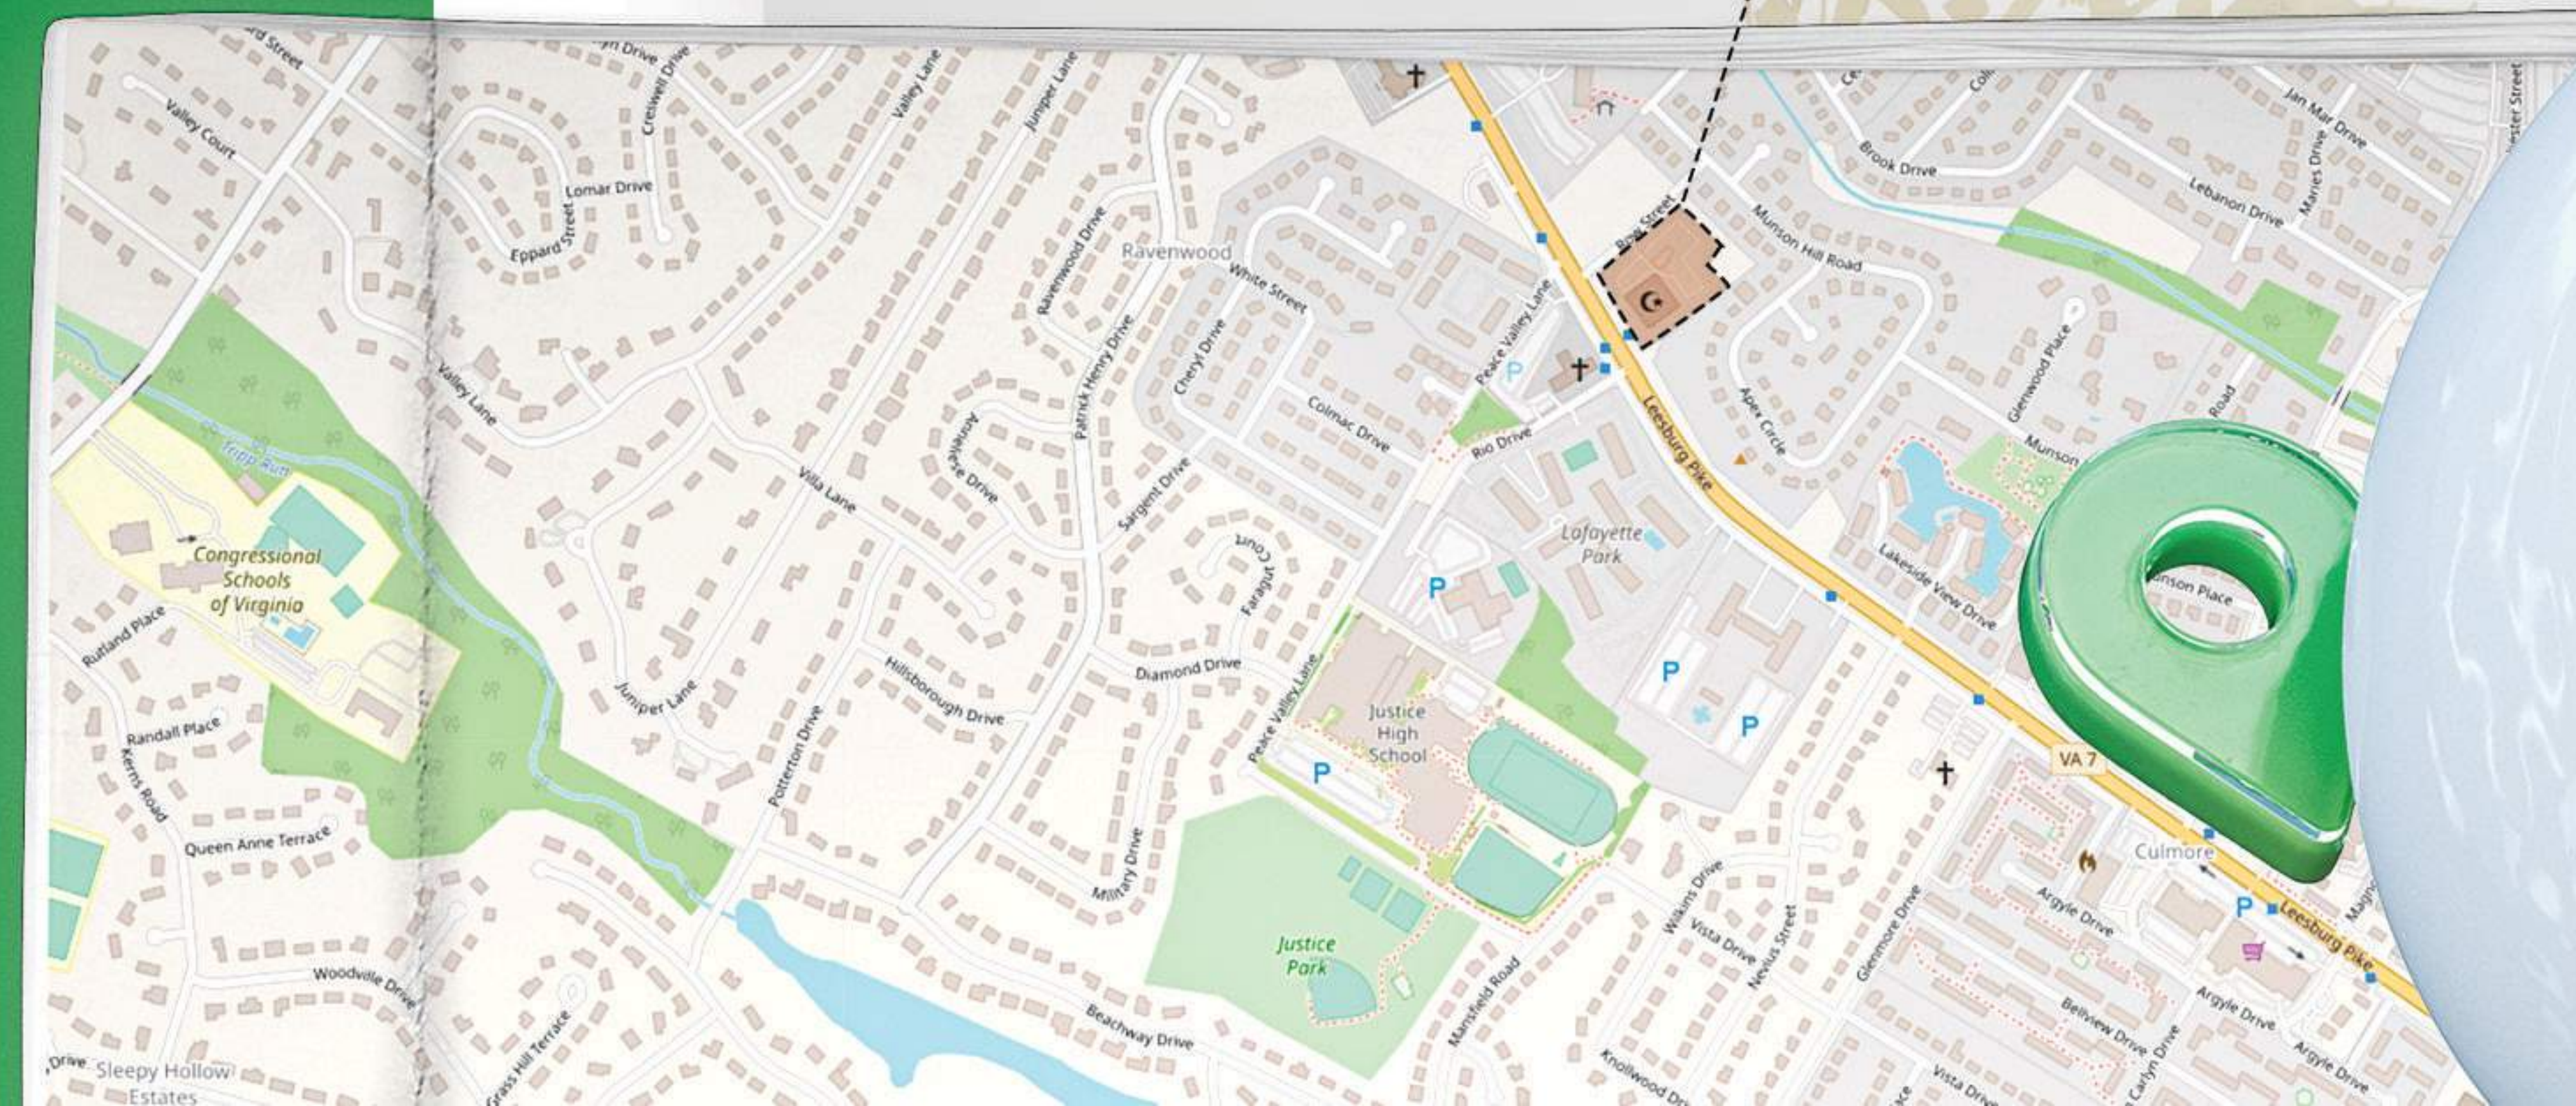

Dar Al-Hijrah Islamic Center at Glance Introduction & Departments Information

Vision

A Model Muslim community striving for a just and virtuous society.

Mission

Our mission is to serve the Creator by:

- Educating, developing and empowering our congregants.
- Providing services of faith and care for our community.
- Engaging society by building bridges and advocating for social justice.

Motto

Rooted in Faith. Growing in Service.

Introduction

Since the inception of Dar Al-Hijrah Islamic Center in 1983 CE / 1403 AH. The needs of the Muslim Community and that of its interfaith neighbors have been paralleled by, and reflected in, Dar Al-Hijrah's growth. For approximately eight years a house, which remains to this day on the premises, served as the original masjid. Located along Route 7 in Falls Church, VA, the site of the masjid was chosen due to its accessibility and close proximity to the major suburban regions that constitute Washington, D.C. Metropolitan area.

Dar Al-Hijrah has a strong community from which to establish itself with approximately 40,000 Muslims residing in the area that the center serves. Construction of the current facility began in 1986. Despite seemingly insurmountable obstacles, the facility was opened on March 2, 1991 / Sha`ban 15, 1411.

Dar Al-Hijrah Islamic Center is a non-profit organization registered in the State of Virginia with a federal tax I.D. number 31-1256417.